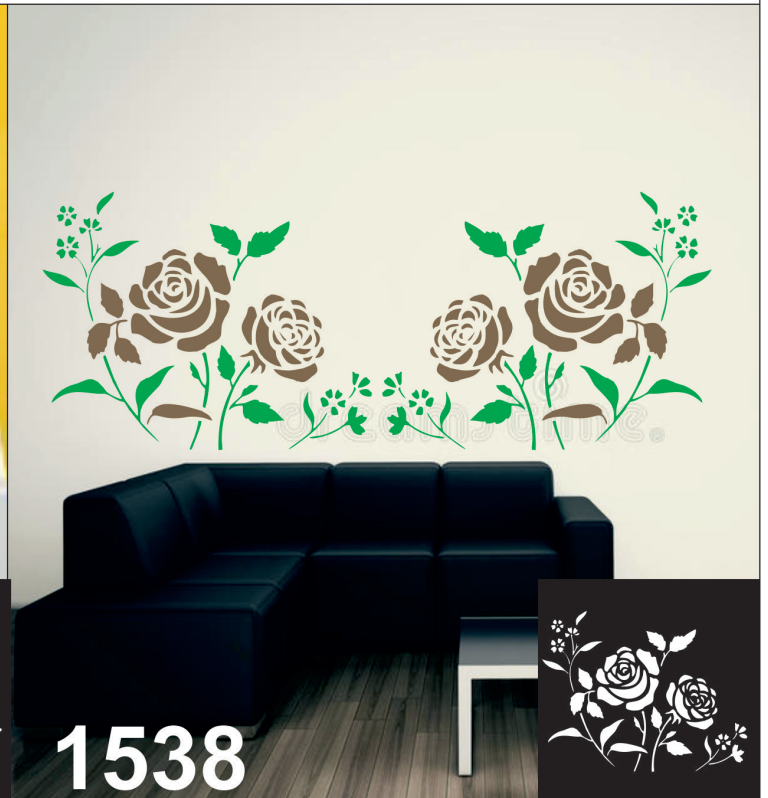

AVAILABLE SIZE 16 x 24"

EXCLUSIVE WALL STENCIL COLLECTION

1521

1522

1523

1524

AVAILABLE SIZE 16 x 24"

EXCLUSIVE WALL STENCIL COLLECTION

AVAILABLE SIZE 16 x 24"

EXCLUSIVE WALL STENCIL COLLECTION

AVAILABLE SIZE 16 x 24"

EXCLUSIVE WALL STENCIL COLLECTION

AVAILABLE SIZE 16 x 24"

EXCLUSIVE WALL STENCIL COLLECTION

AVAILABLE SIZE 16 x 24"

EXCLUSIVE WALL STENCIL COLLECTION

AVAILABLE SIZE 16 x 24"

EXCLUSIVE WALL STENCIL COLLECTION

1545

1546

1547

1548

AVAILABLE SIZE 16 x 24"

Our Other Product