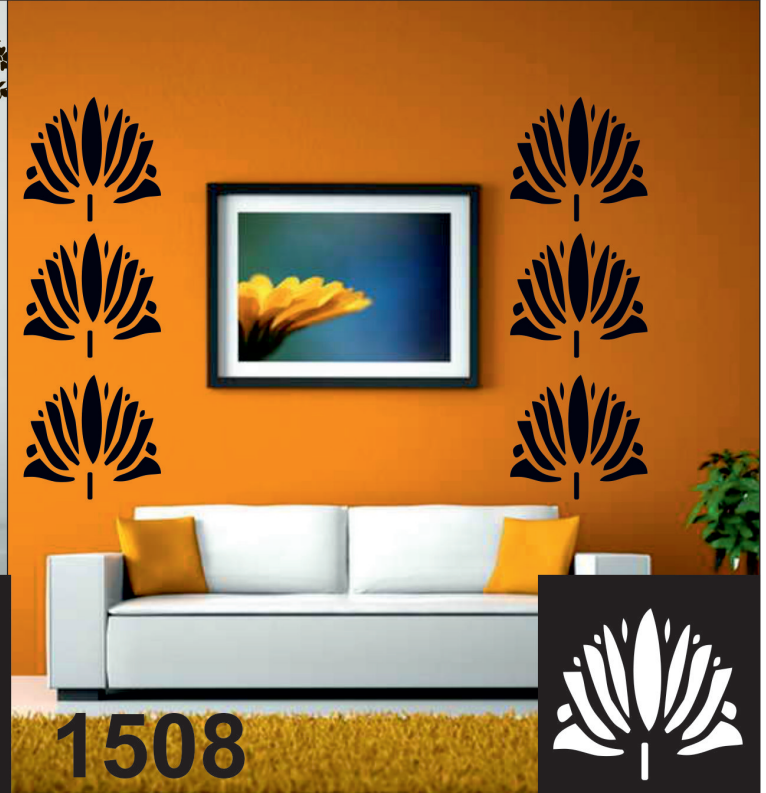

AVAILABLE SIZE 16 x 24"

EXCLUSIVE WALL STENCIL COLLECTION

1505

1506

1507

1508

AVAILABLE SIZE 16 x 24"

EXCLUSIVE WALL STENCIL COLLECTION