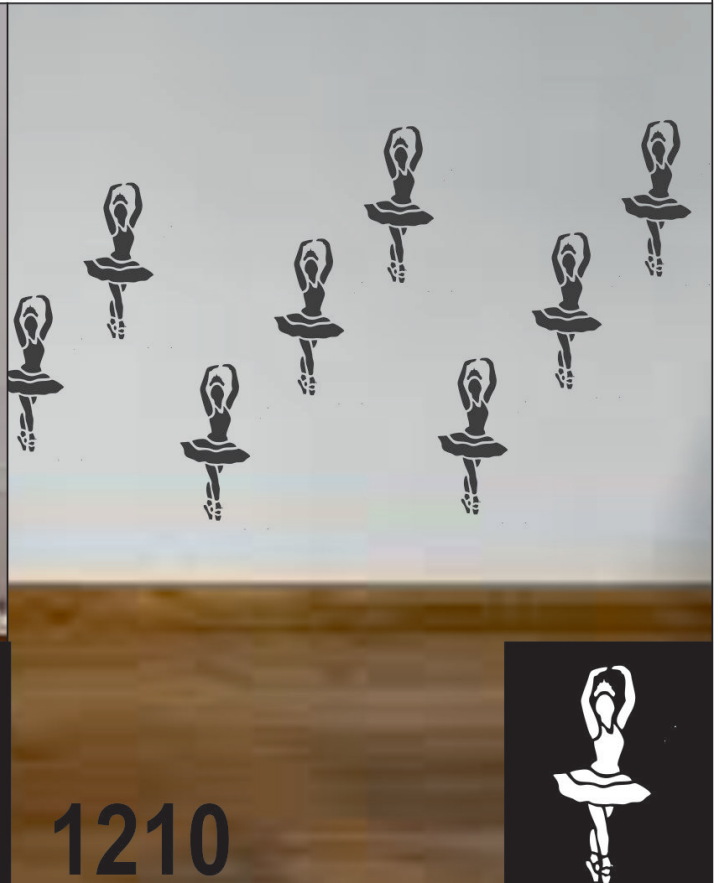

EXCLUSIVE WALL STENCIL COLLECTION

AVAILABLE SIZE 12 X 12"