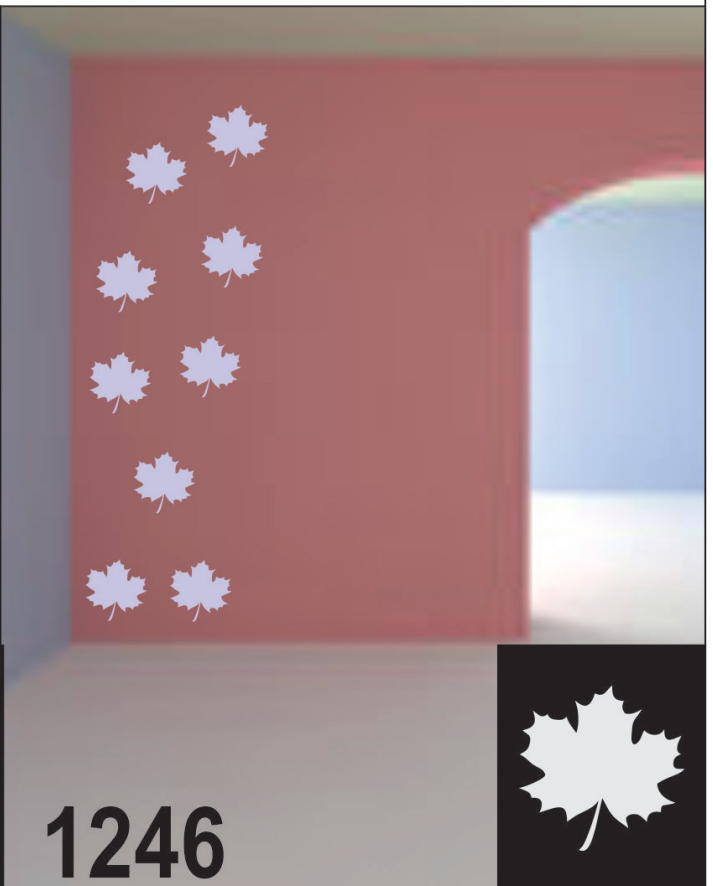

EXCLUSIVE WALL STENCIL COLLECTION

AVAILABLE SIZE 12 X 12"