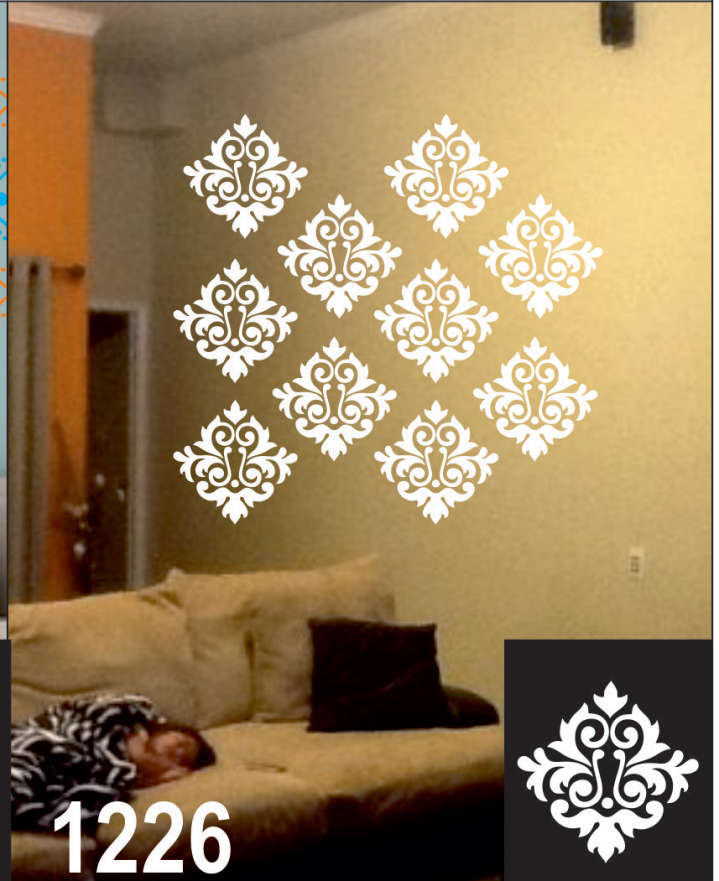

EXCLUSIVE WALL STENCIL COLLECTION

1225

1226

1227

1228

AVAILABLE SIZE 12 X 12"